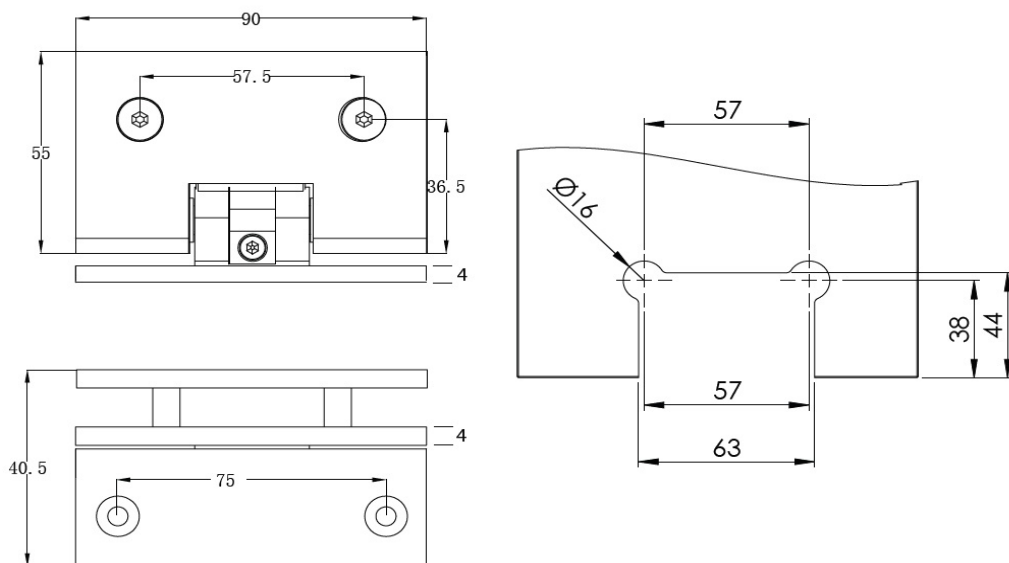

PRODUCT SHEET

Description:

Shower Hinge "CPH III", 90DG, SS-Look, Glass/Glass, 6-10mm. Glass Thickness, W/Angle Adjustment Function, & 15DG Return Function, Brass Material, Chamfered Edges

Item number:

15.24.060-5

Units	Box	Carton	HS Code	Barcode
Pcs.	1	20	8302100090	
				5704866502276

SISO A/S

Mileparken 11
DK-2740 Skovlunde
Denmark
VAT: DK 24786013

Phone +45 45 830 900

www.siso.dk
siso@siso.dk

Danske Bank
Nytorv Branch
Copenhagen
SWIFT: DABADKKK

Account no.
4180 3112 112936
IBAN Account
DK7230003112112936